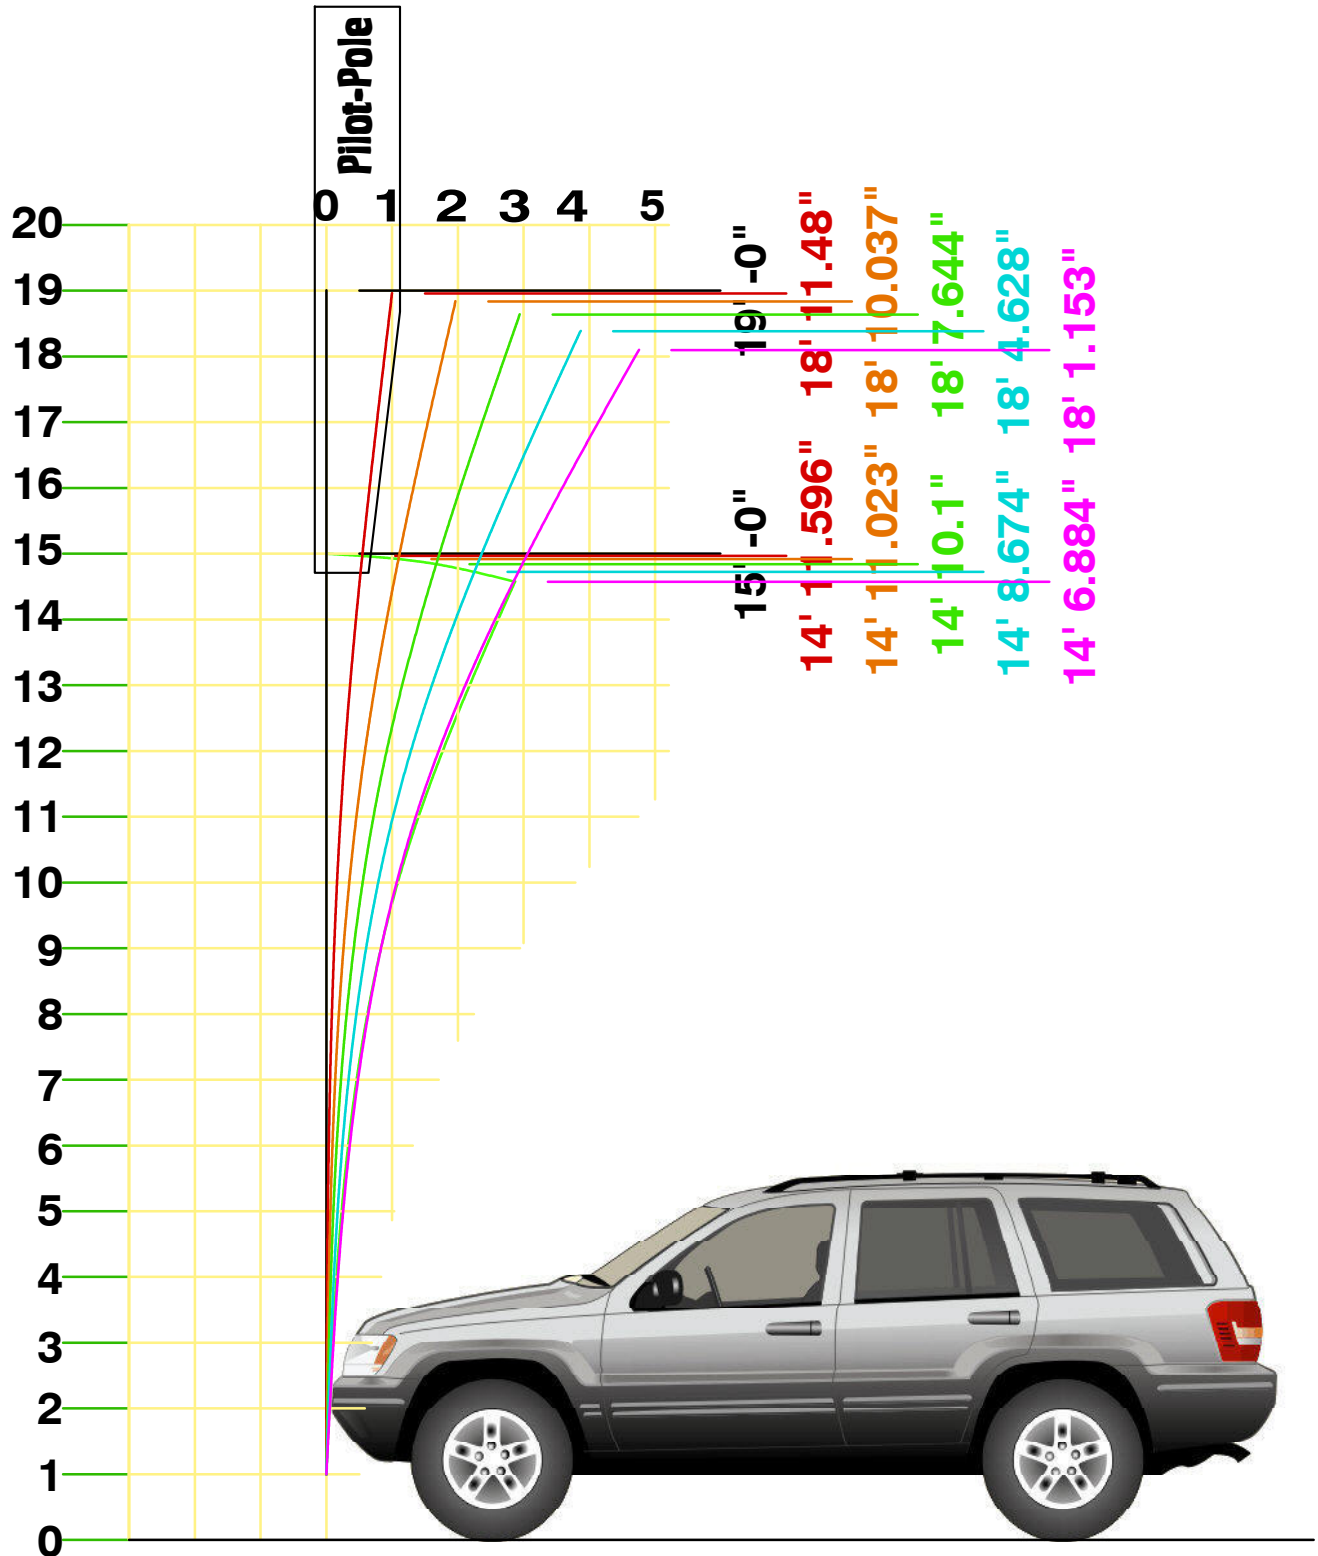

EFFECT OF DEFLECTION ON POLE HEIGHT

**BARNEY'S PILOT CAR EQUIP
WOOD VILLAGE, OREGON**

503-665-4444

<http://pilotpole.com>