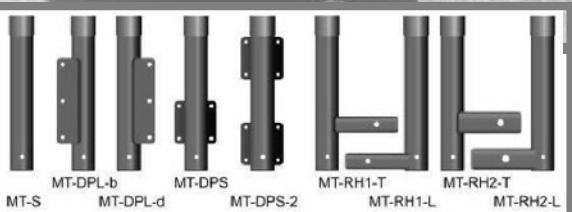

# Pilot-Pole

Advanced Height Pole System

- 5 Section Fiberglass Telescoping Height Pole
- 58 inches to 21 feet
- Twist-lock Collars secure sections
- Lower sections have additional Stainless T-Bolt clamps for security
- Replaceable top rods
- Pre-calibrated for quick setup in the vertical position. Sets up in minutes.
- Bright Yellow "Street Sweeper" bristles clearly define 6" strike zone.
- Meets DOT requirements for
  - Non-Conductive
  - Non-Destructive
  - Frangible
- Weighs just 10 lbs

MT-S MT-DPL-b MT-DPL-d MT-DPS MT-DPS-2 MT-RH1-T MT-RH1-L MT-RH2-T MT-RH2-L