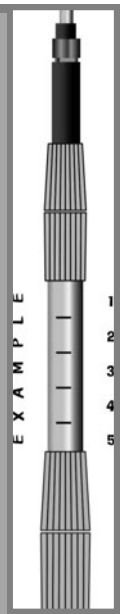

# Pilot-Pole

Advanced Height Pole System

- 5 Section Fiberglass Telescoping Height Pole
- 58 inches to 21 feet
- Twist-lock Collars secure sections
- Lower sections have additional Stainless T-Bolt clamps for security
- Replaceable top rods
- Pre-calibrated for quick setup in the vertical position. Sets up in minutes.
- Bright Yellow "Street Sweeper" bristles clearly define 6" strike zone.
- Meets DOT requirements for
  - Non-Conductive
  - Non-Destructive
  - Frangible
- Weighs just 10 lbs

MT-S MT-DPL-b MT-DPL-d MT-DPS MT-DPS-2 MT-RH1-T MT-RH1-L MT-RH2-T MT-RH2-L

### Mounting Tube Choices

Available as the **Pilot-Pole** with 2 Top Rods Only or as a **Pro-Pak** with a Mounting Tube and 4 Top Rods.

Prices start at \$297, shipping included.

[www.pilotpole.com](http://www.pilotpole.com)