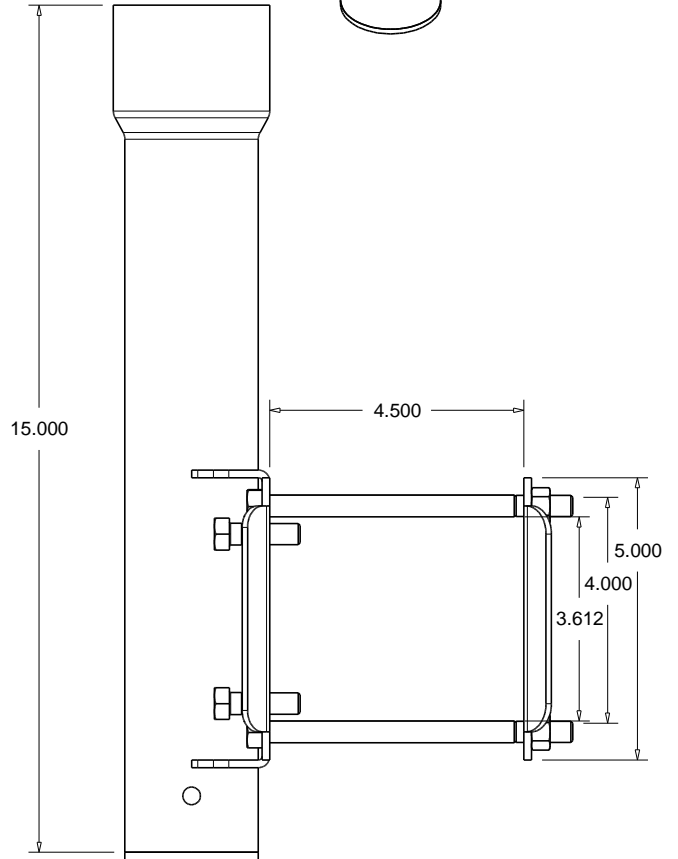

PP-MT-SQ-5-BMPR
Mounting Tube for Plastic Bumpers

Barney's Pilot Car Equipment
503-665-4444